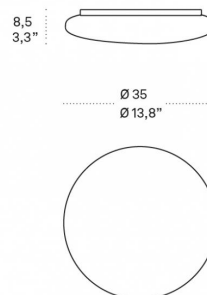

MENTOS

WALL

Wall-ceiling lamps with diffuser in mouth-blown, satin-finish opal triplex glass; matt white painted metal frame. The Mentos collection features a special magnet fixing system for the glass component: this system simplifies and speeds up the installation and is highly practical when standard maintenance is required. The product is suitable for indoor use only.

CODE	COLOR
ZA-LD110234B	White

DIMENSIONS AND HOLES	
Dimensions	Ø 35 cm / Ø 13,8 in

ILLUMINOTECHNICAL SPECIFICATIONS	
Source	LED
Power LED	17 W
Total Watt	18,5 W
Lumen LED board	2200 lm
Lumen lamp	1510 lm
Beam angle	130°
Colour temperature	3000 K
CRI	>90
Dimmer	TRIAC
Lamp life	minimum 2 years guaranteed

ILLUMINOTECHNICAL SPECIFICATIONS	
Driver	included
Voltage	120 V
Frequency	50/60 Hz